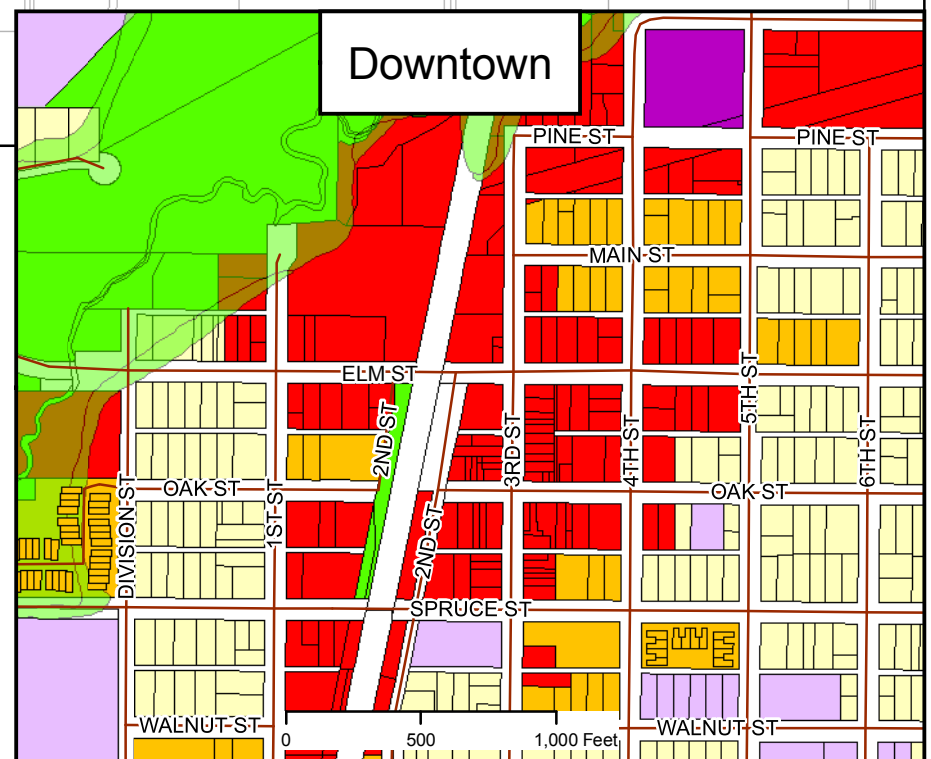

Existing Land Use 2007

Legend

- Vacant/Agriculture
- Commercial
- Industrial
- Mixed-Use (Public/Residential)
- Mixed-Use (Commercial/Residential)
- Single-Family Residential
- Multi-Family Residential
- Public/Semi-Public
- Park/Open Space
- Non-Designated
- Restricted Development
- ROW (Right-of-Way)
- Lakeville/Townships
- Ag Preserves

Map current as of
November 19, 2007.