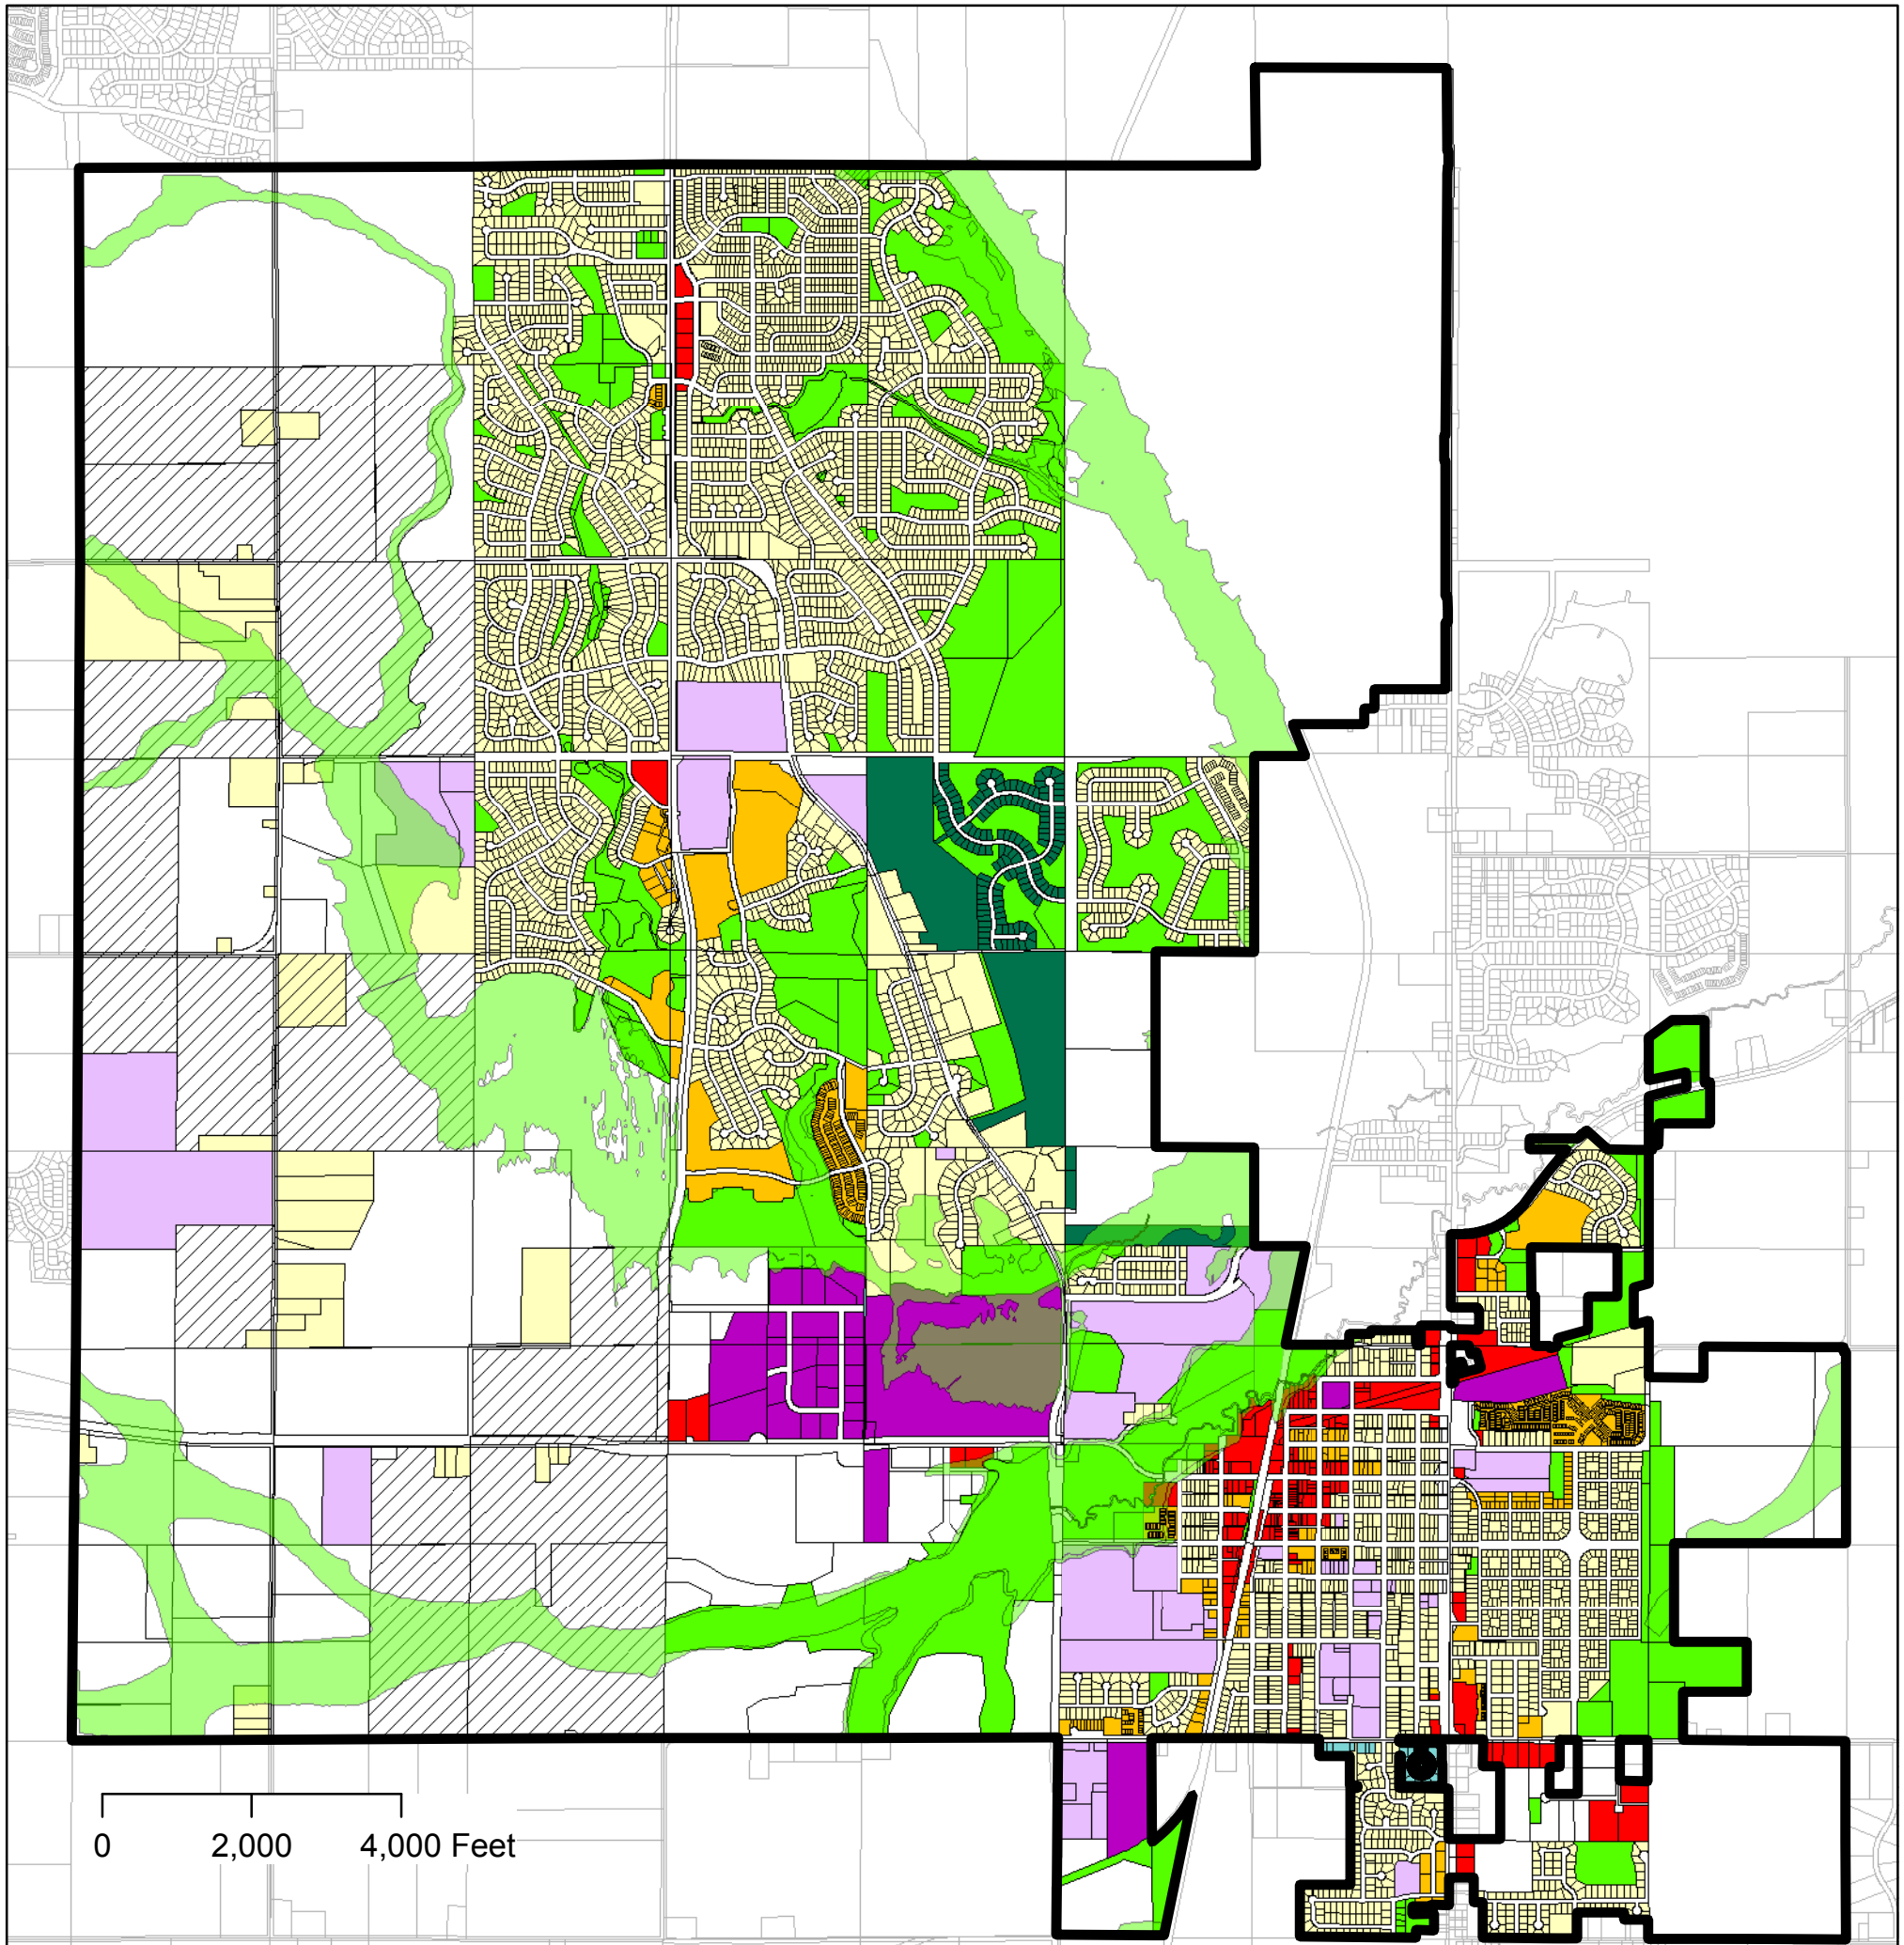

Existing Land Use 2007

Legend

- Vacant/Agriculture
- Commercial
- Industrial
- Mixed-Use (Public/Residential)
- Mixed-Use (Commercial/Residential)
- Single-Family Residential
- Multi-Family Residential
- Public/Semi-Public
- Park/Open Space
- Non-Designated
- Restricted Development
- ROW (Right-of-Way)
- Lakeville/Townships
- Ag Preserves

Map current as of
November 19, 2007.