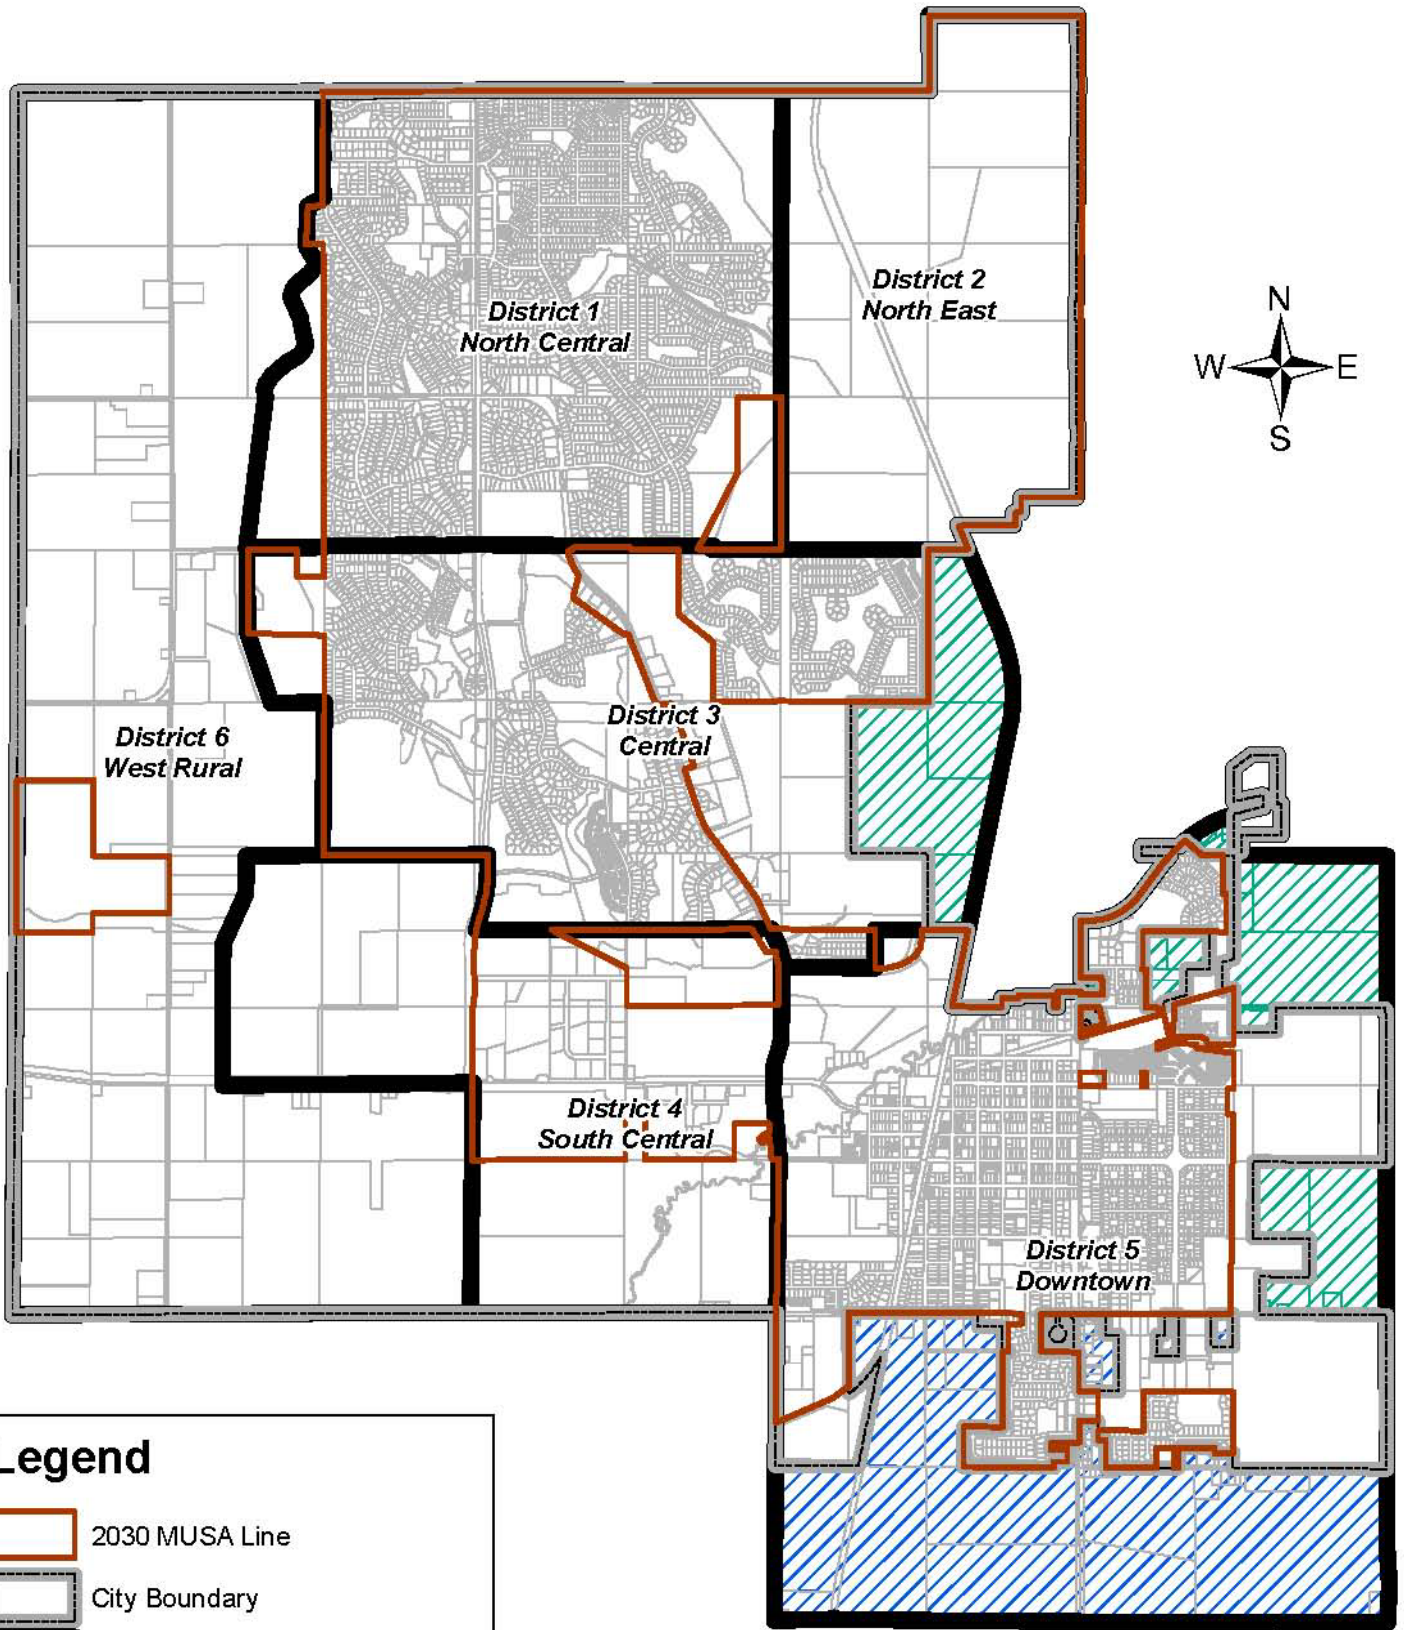

# Neighborhood Planning Districts

City of Farmington

Map 4.2

## Legend

-  2030 MUSA Line
-  City Boundary
-  Neighborhood Planning Districts
-  Castle Rock OAA
-  Empire OAA