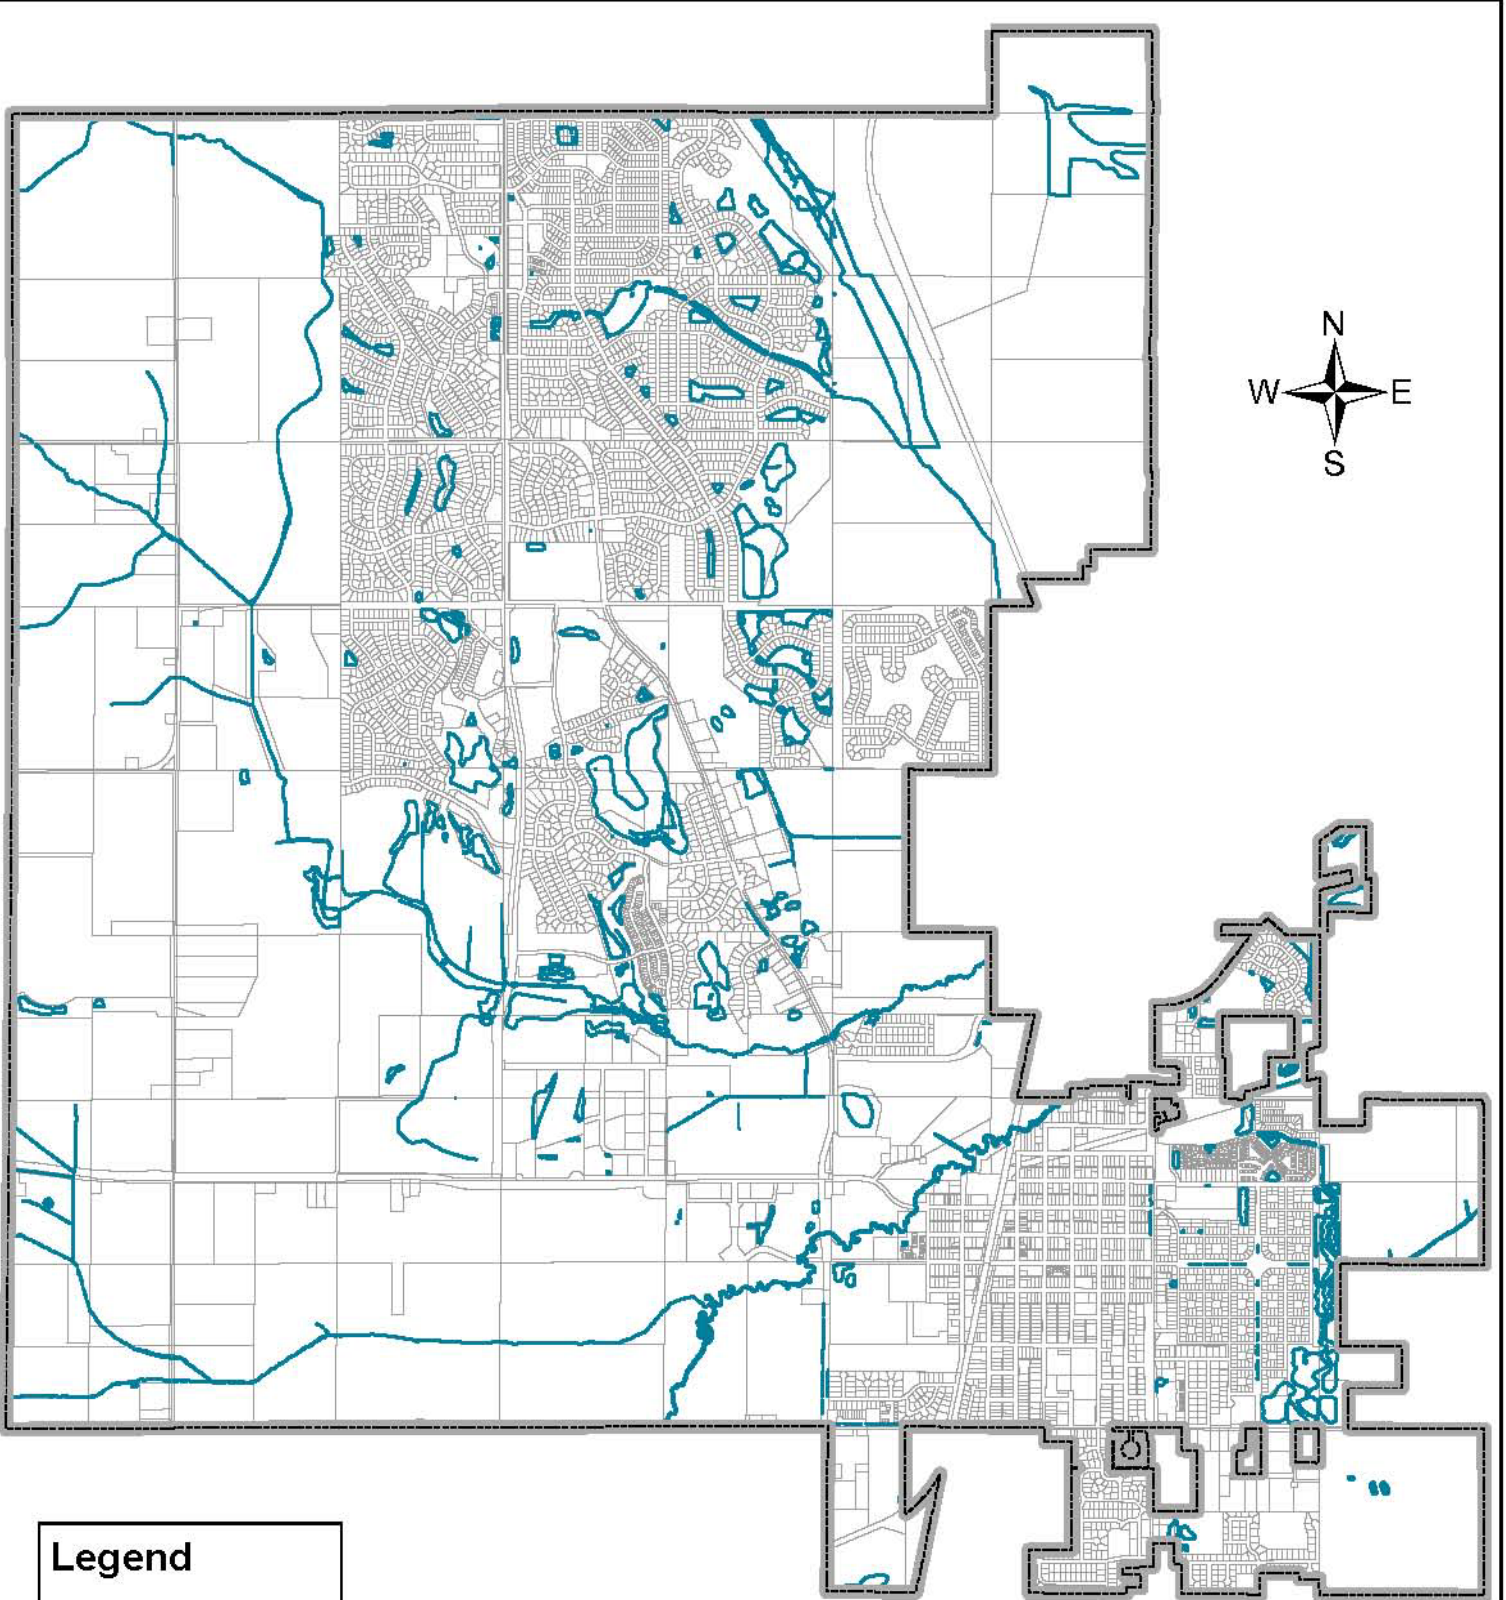

Surface Water

City of Farmington

Map 4.12

Legend

— Surface Water