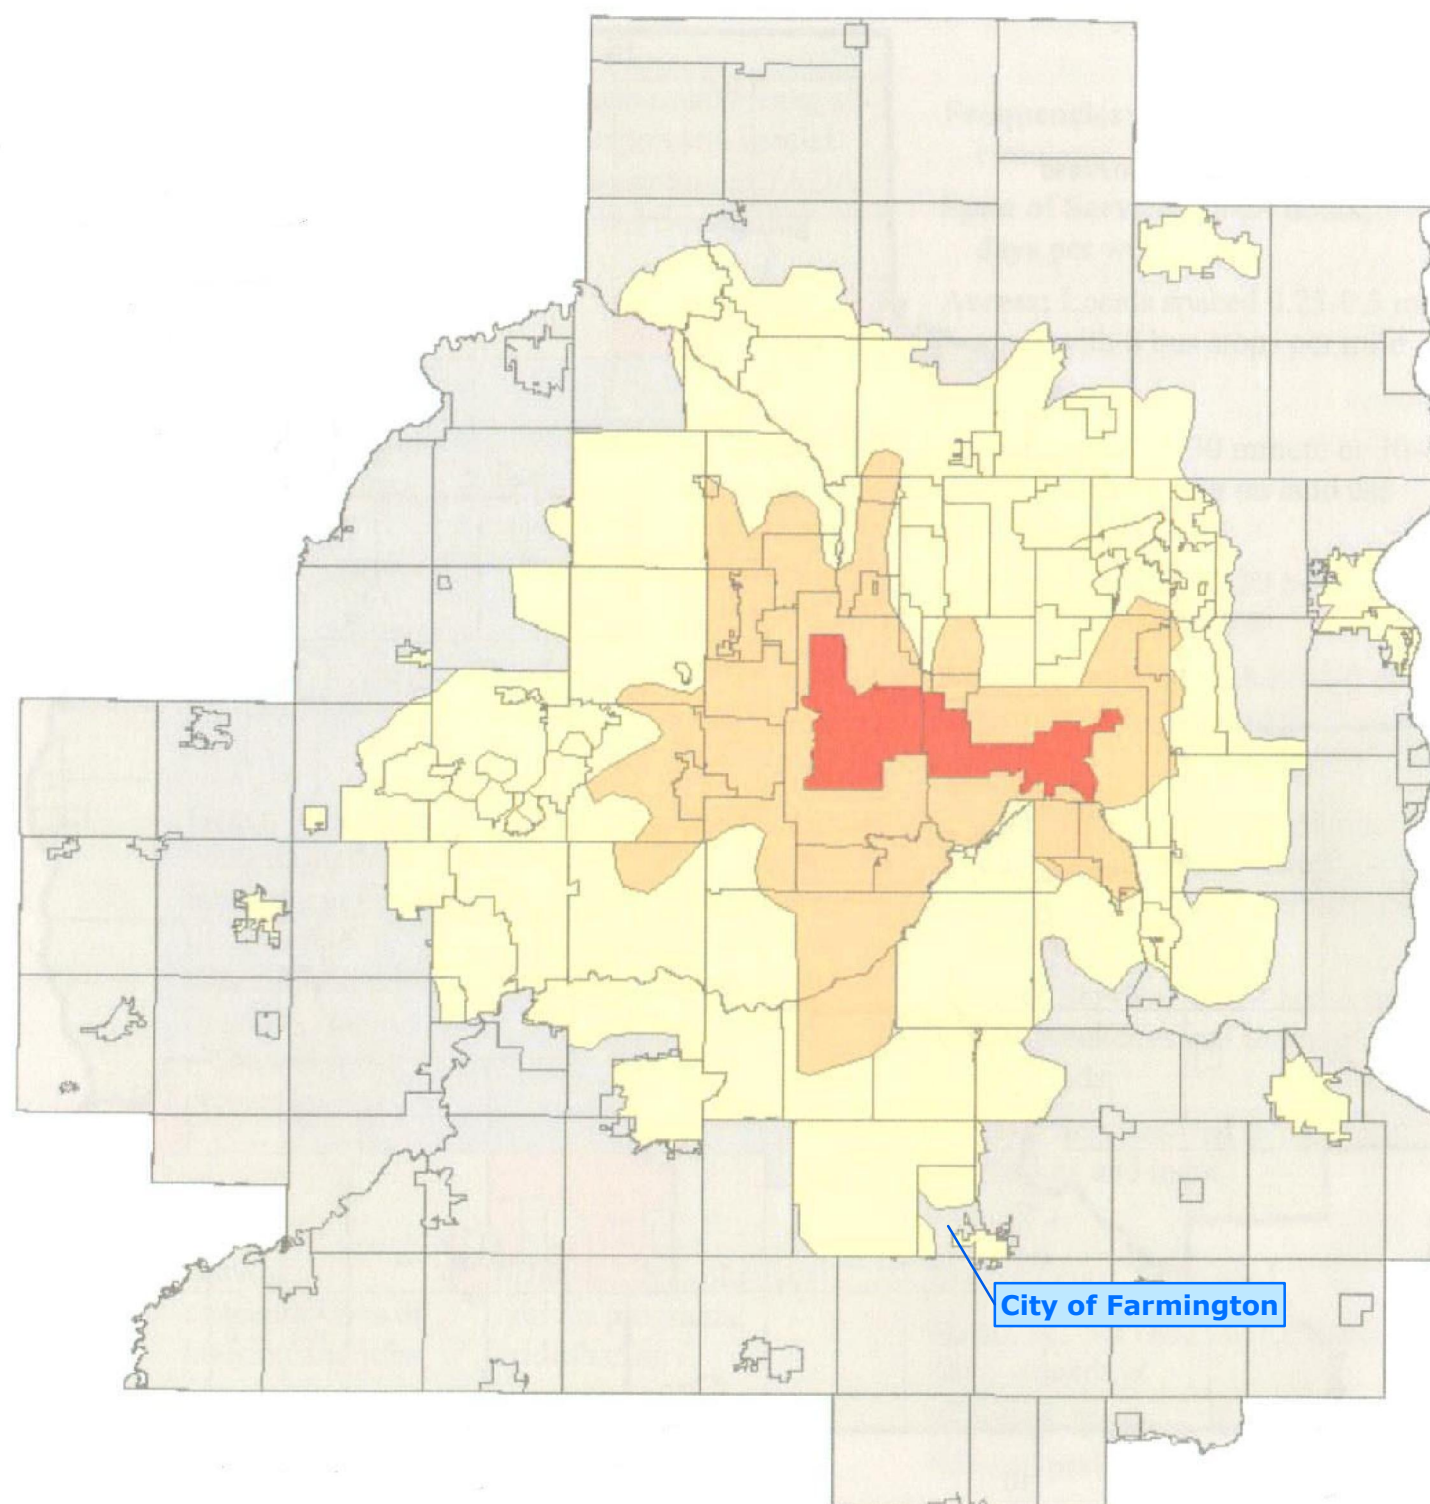

Existing Transit System Service Areas

Map 6.9

Source:
Metropolitan Council

Not to Scale

October 2008