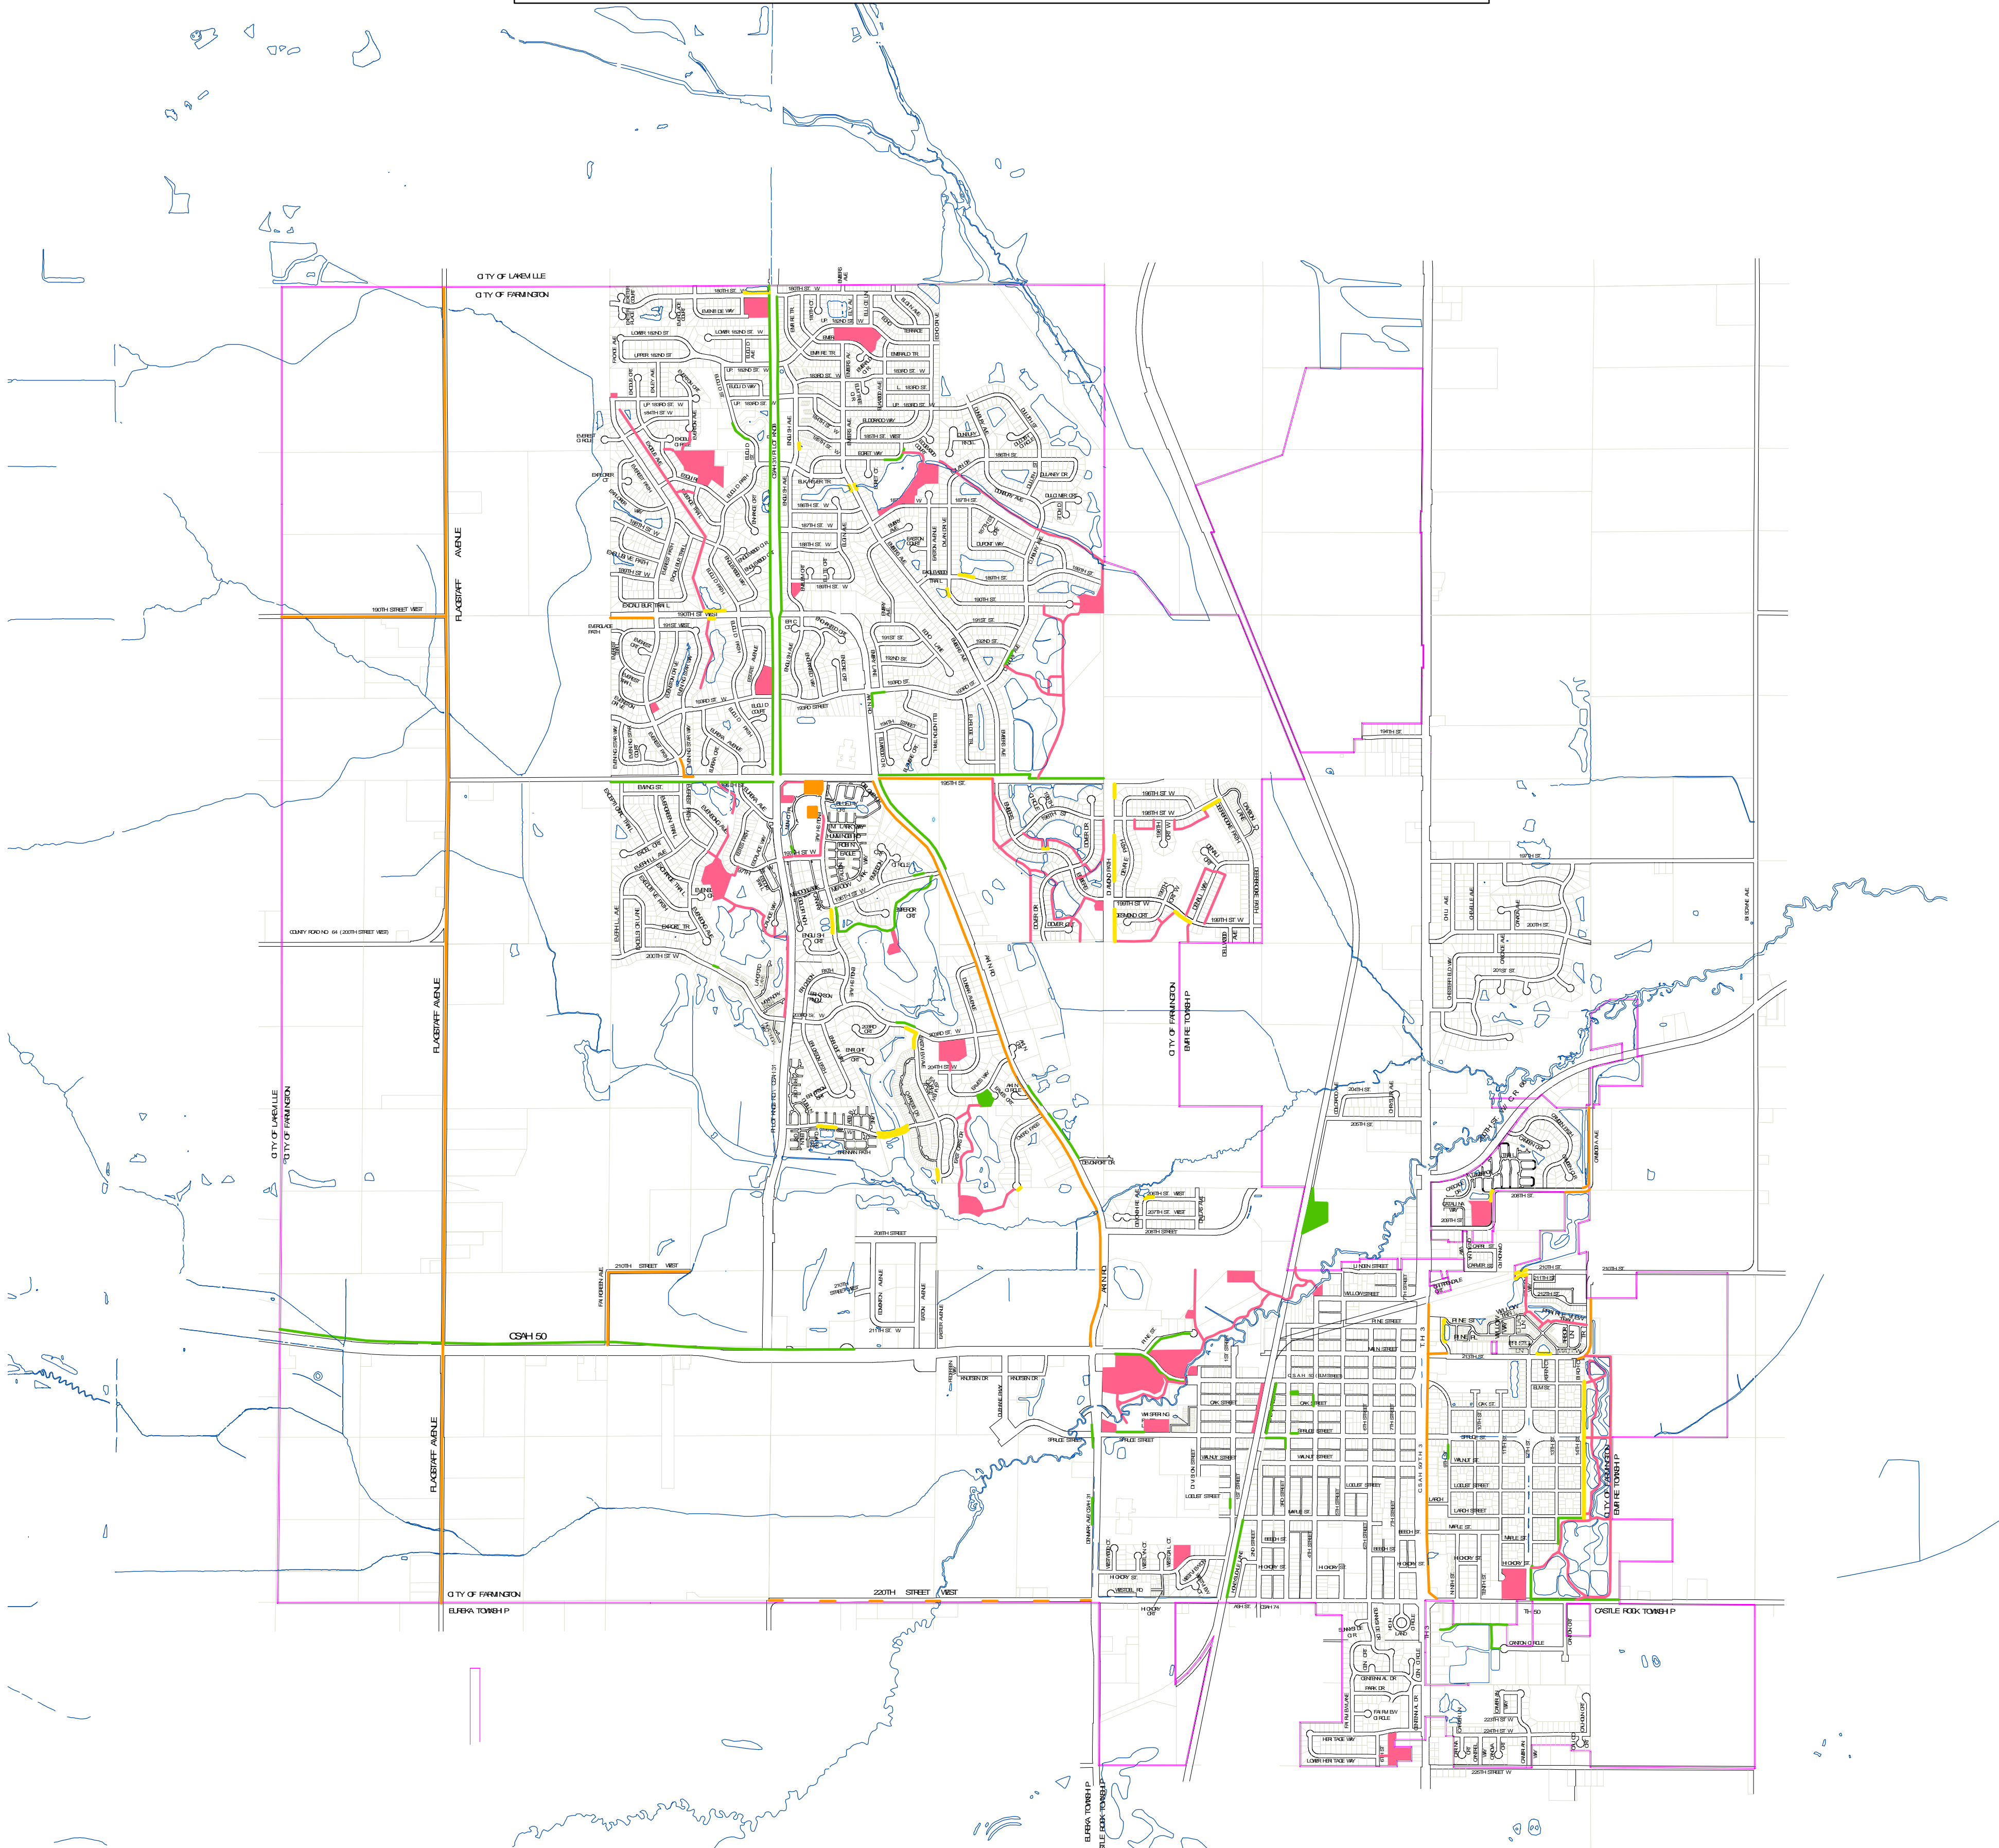

City of Farmington: Mowing

- Legend**
- Stormwater Pond Boulevards
 - Parks Mowing_Trails
 - Public Works Mowing
 - Parks Mowing_Boulevards
 - Parks Mowing_Parks

Note:
Parks mows areas weekly
Public Works mows areas 2 to 3 times each growing season