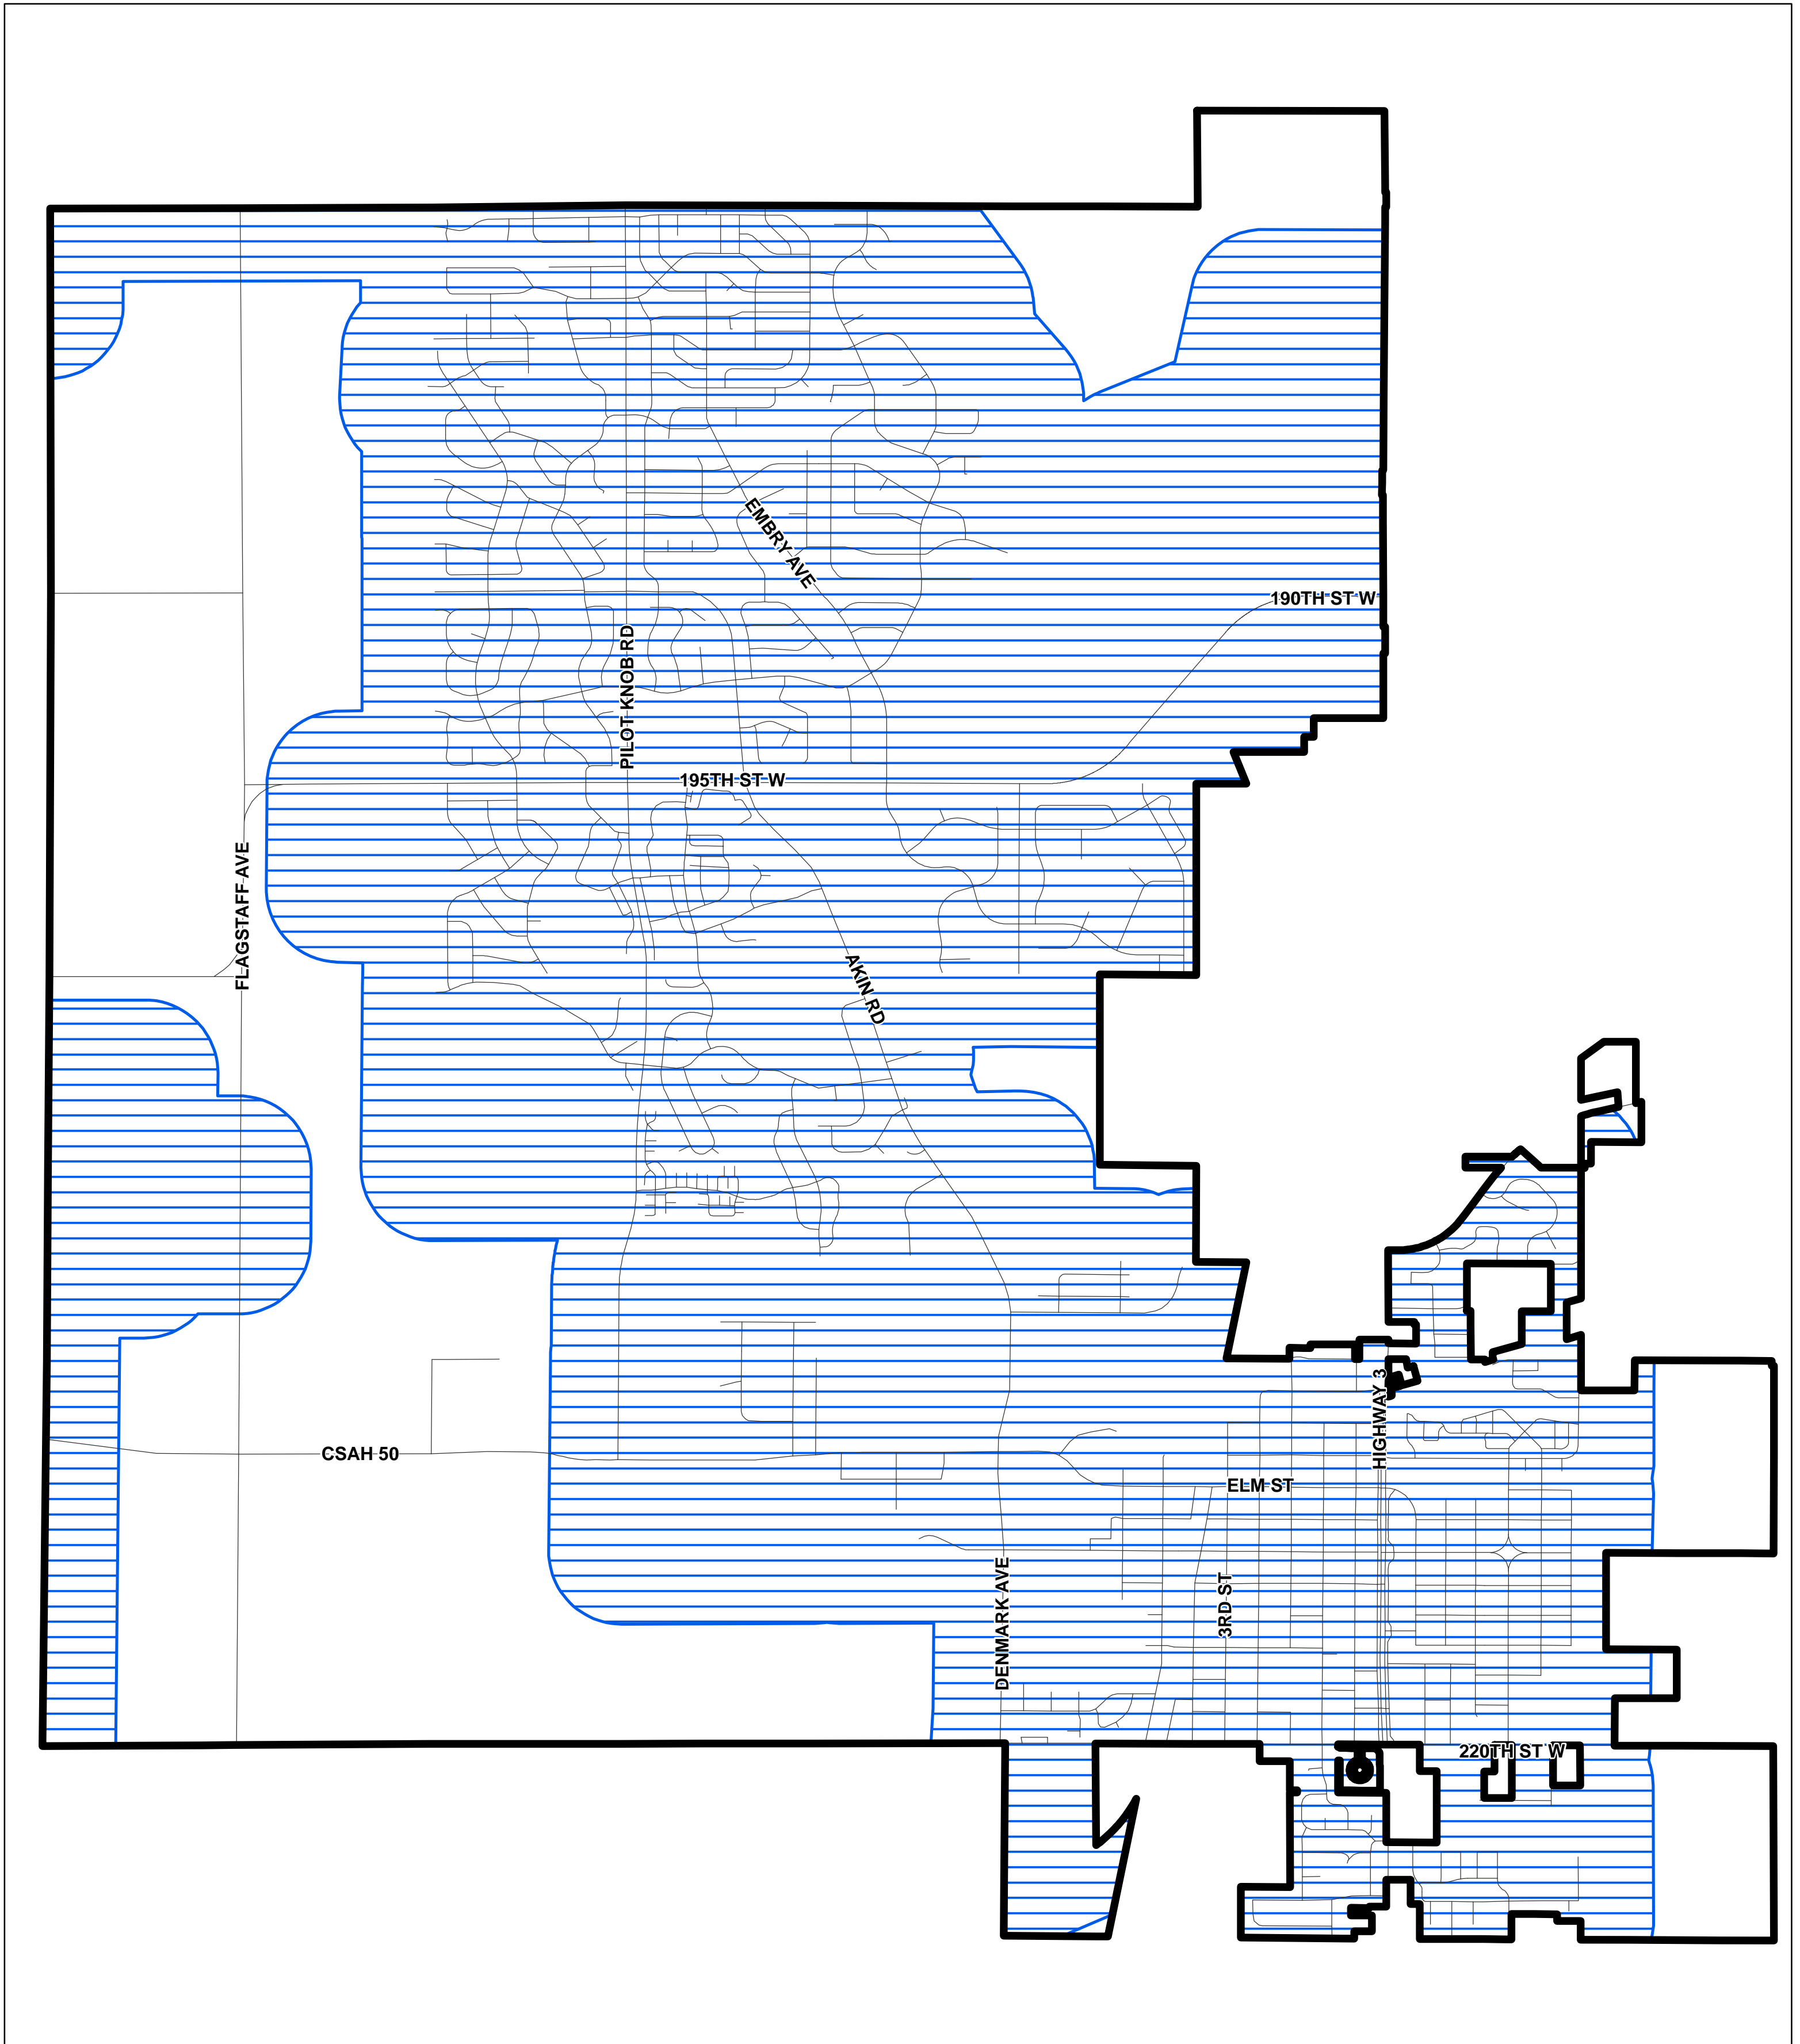

# City of Farmington Hunting Map

## Legend

 No Hunting Areas

Map current as of  
December 7, 2009.

0 2,000 4,000 Feet

The City of Farmington City Ordinances prohibit the discharge of firearms within 1,000' of the city's Urban Service Area. Areas marked in blue fall within those parameters.

Prepared for the Farmington Police Department by the Dakota County Office of GIS.