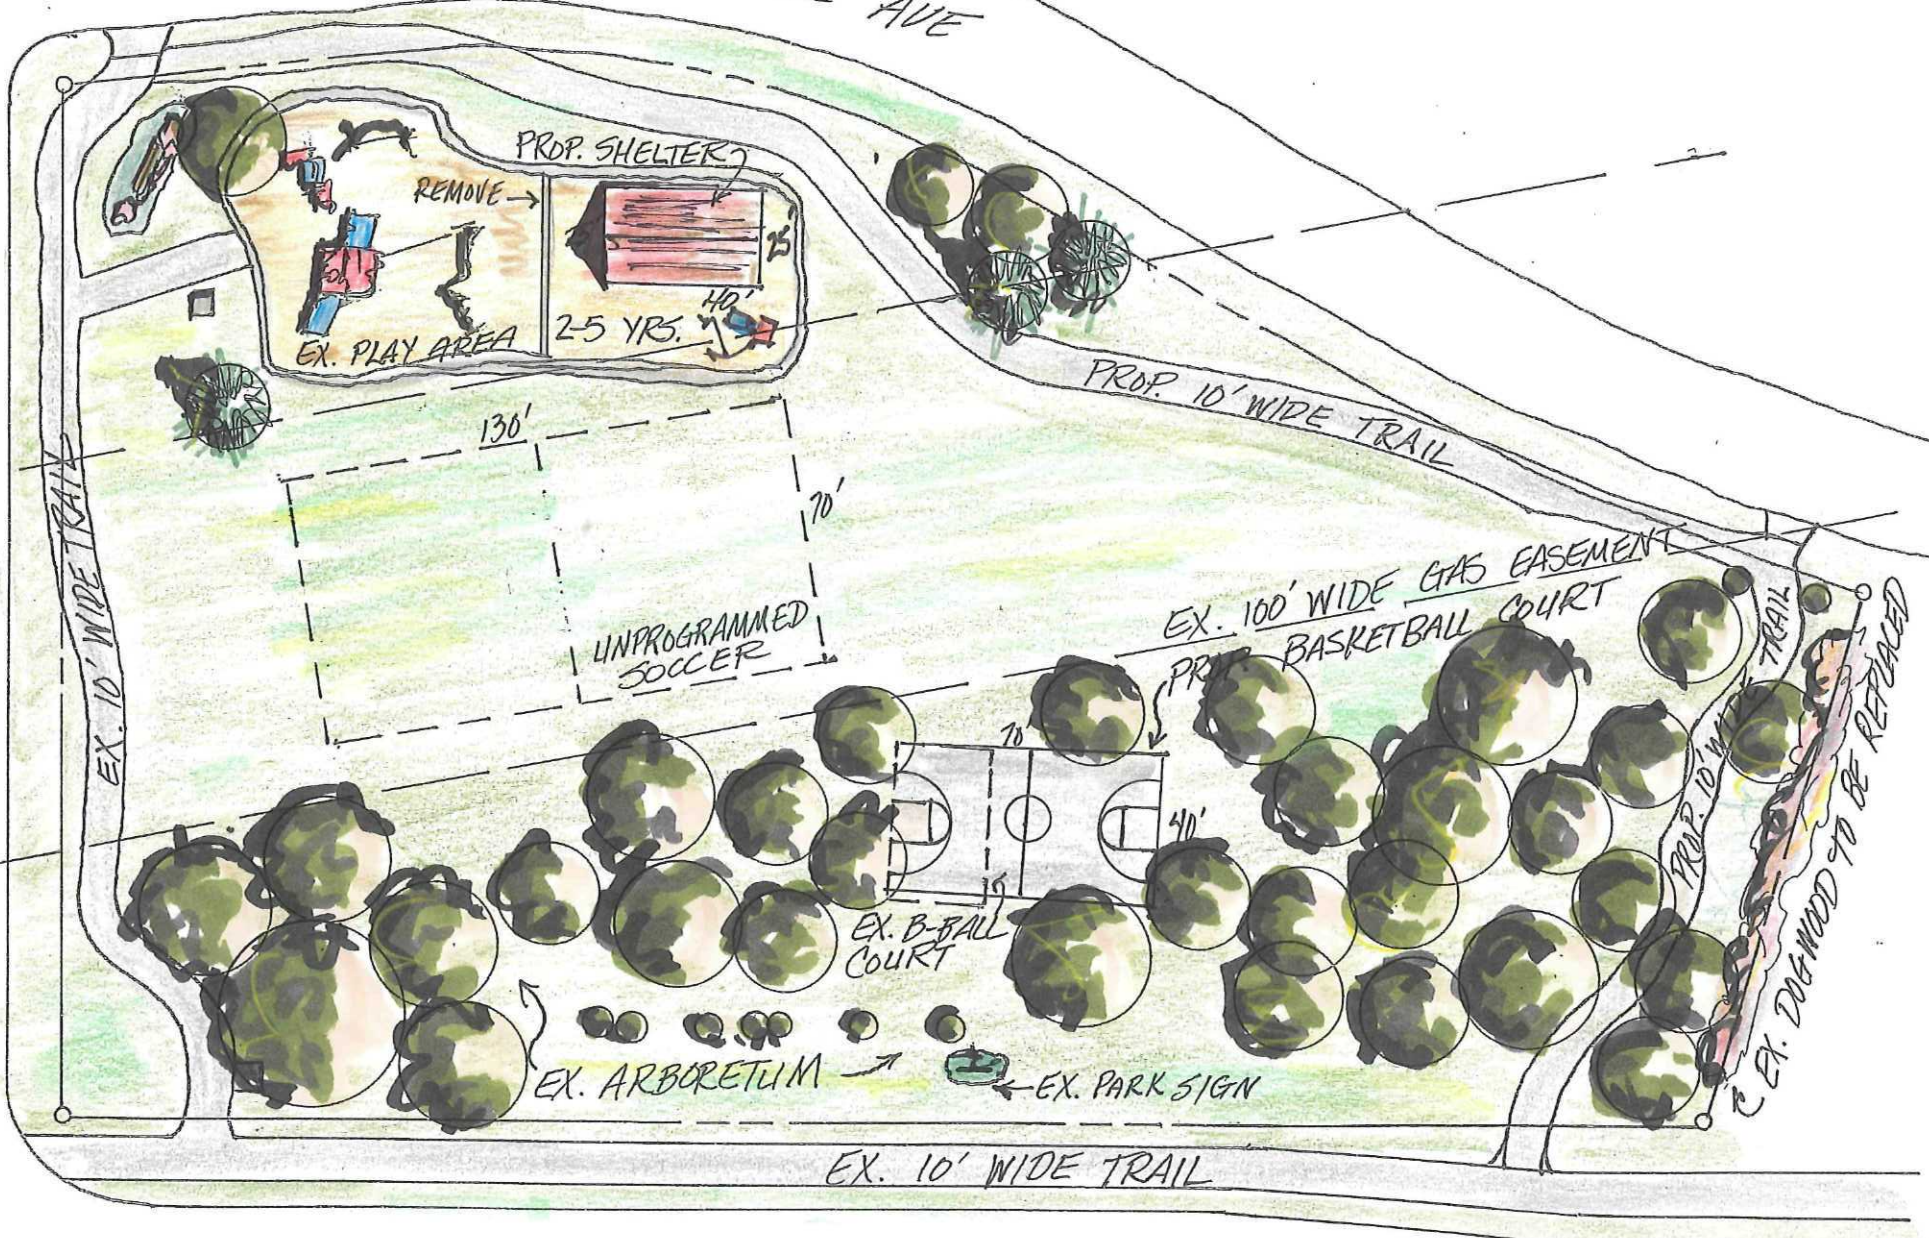

ESTATE AVE

193rd St

EX. 10' WIDE TRAIL

REMOVE →

PROP. SHELTER

EX. PLAY AREA

25 YRS.

40'

25'

130'

70'

UNPROGRAMMED SOCCER

EX. B-BALL COURT

70'

40'

EX. ARBORETUM

EX. PARK SIGN

PROP. 10' WIDE TRAIL

EX. 100' WIDE GAS EASEMENT

PROP. BASKETBALL COURT

PROP. 10' WIDE TRAIL

EX. DUG WOOD TO BE REPLACED

EX. 10' WIDE TRAIL

PILOT KNOB ROAD